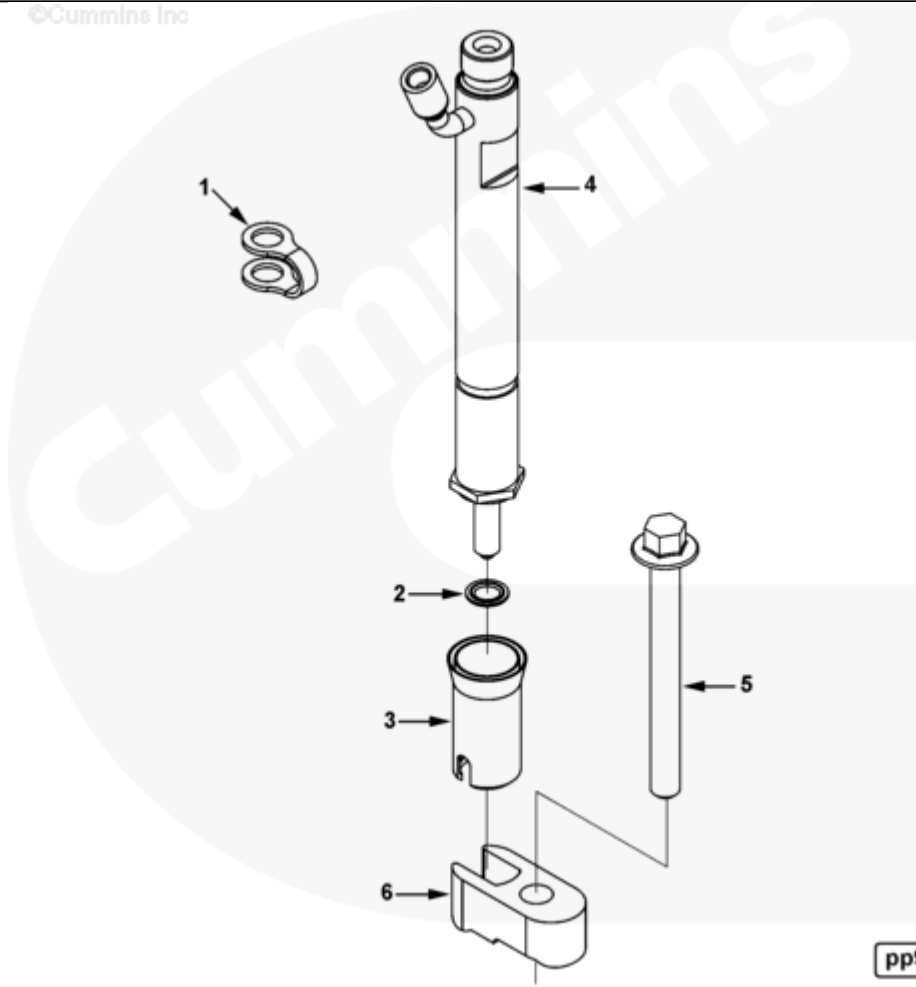

Parts Catalog - Option Detail

Electronic Parts Catalog - Option Detail				
Option	Group	Graphic	Film Card	Date
PP985	06.01	pp981gj	Z	20-FEB-96
Engines	6C8.3, C GAS PLUS CM556, G8.3, G8.3 CM558, GTA8.3 CM558, ISC CM2150, ISC CM554, ISC CM850, ISC8.3 CM2250, ISC8.3 G CM2180 C101, ISL CM2150, ISL CM554, ISL CM850, ISL G CM2180, ISL8.9 CM2150 L110, ISL8.9 CM2880 L112, ISL9 CM2150 SN, ISL9 CM2250, ISL9 CM2350 L101, ISL9 CM2350 L111, ISLE4 CM850, L GAS PLUS CM556, L8.9, L8.9 L121, L8.9G CMOH2.0 L125B, L9 CM2350 L116B, L9 CM2350 L119B, L9 CM2350 L120C, L9 CM2350 L123B, L9.3 L105, L9.5 L117, L9N CM2380 L124B, QSC8.3 CM2250, QSC8.3 CM2880 C102, QSC8.3 CM554, QSC8.3 CM850(CM2850), QSL9 CM2250, QSL9 CM2250 L115, QSL9 CM2350 L102, QSL9 CM2350 L107, QSL9 CM2350 L118, QSL9 CM2350 L122, QSL9 CM554, QSL9 CM850(CM2850), QSL9 G CM558, QSL9 M CM2250 L106, QSL9.3 CM2880 L113			

[SMALL](#) | [MEDIUM](#) | [LARGE](#)

Cart	Ref No	Part Number	Part Description	Required	Remarks
View My Cart					
		PP985	Fuel Injector		CPL 985

<input type="checkbox"/>		3802097	Injector	6	Recon Equivalent 3802097 RX
	1	3903380	Banjo Connector Seal	1	6.2mm
<input type="checkbox"/>	2	3906659	Injector Seal	1	For 7mm Head
<input type="checkbox"/>	3	3909886	Injector Seal	1	
	4	3908507	Injector	1	Bosch
<input type="checkbox"/>	5	3902112	Hexagon Flange Head Cap Screw	6	M8 x 1.25 x 80
<input type="checkbox"/>	6	3910279	Injector Clamp	6	